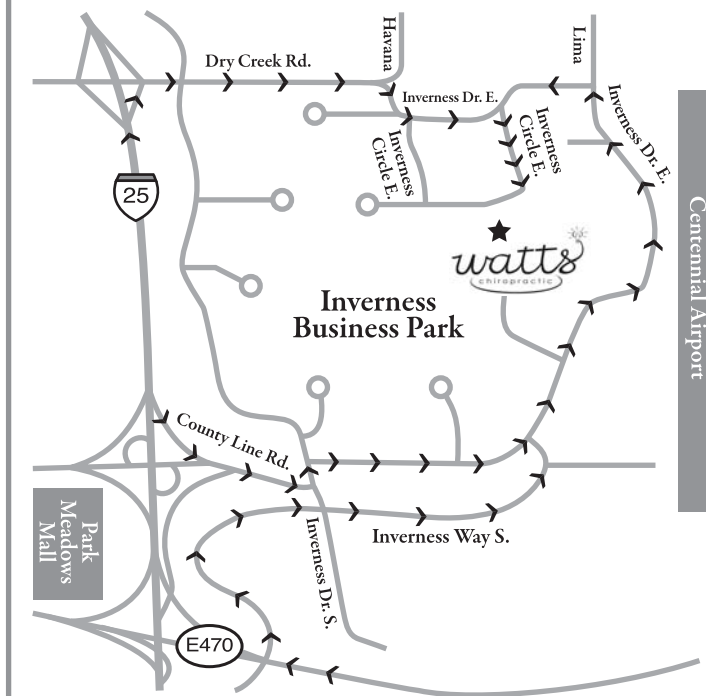

88 Inverness Circle East, Suite A-103 Englewood, CO 80112  
303-263-5052

## LOCATION & DIRECTIONS

### DIRECTIONS

- ❶ Two minutes east of I-25 in the Inverness Business Park.
- ❷ From I-25, exit onto Dry Creek Road and travel east to Inverness Drive then south (right) and East on Inverness Circle East.
- ❸ From County Line Road, turn left on Inverness Drive South, then immediately turn right onto Inverness Drive East and proceed 3-4 minutes through the eastern half of the Inverness Business Park and south on Inverness Circle East.
- ❹ Additional access available via E-470/Peoria interchange, which connects to Inverness Drive South.